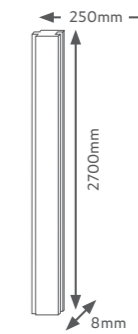

## Wall panel size

**Dimensional tolerances**  
 10mm Wall Panels :  
 Length: -0 / + 20mm  
 Width: + / - 6mm  
 Thickness: + / - 0.2mm

Coverage per 1000mm panel: 2.4m<sup>2</sup>

All panels are supplied with a tongue and groove joint.

## Extrusions

	Colour	Length
	White	2700mm
	White	2700mm
	White	2700mm

Ceiling moulds, external corners and silver clip-in profiles will be available from April 2025.

## Ceiling panel size

**Dimensional tolerances**  
 8mm Ceiling Panels :  
 Length: -0 / + 20mm  
 Width: + / - 2mm  
 Thickness: + / - 0.2mm

Panels per pack: 4  
 Coverage per 2700mm pack: 2.7m<sup>2</sup>