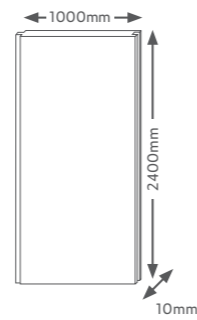

## Extrusions

	Colour	Length
	White	2400mm
	Silver	2400mm
	White	2400mm
	Silver	2400mm
	White	2400mm

Silver profiles available while stocks last. Grey profiles in all three types will be available from April 2025.

## Wall panel size

**Dimensional tolerances**  
 10mm Wall Panels :  
 Length: -0 / + 20mm  
 Width: + / - 6mm  
 Thickness: + / - 0.2mm

Coverage per 1000mm panel: 2.4m<sup>2</sup>

All panels are supplied with a tongue and groove joint.

## Ceiling panel size

**Dimensional tolerances**  
 8mm Ceiling Panels :  
 Length: -0 / + 20mm  
 Width: + / - 2mm  
 Thickness: + / - 0.2mm

Panels per pack: 4  
 Coverage per 2700mm pack: 2.7m<sup>2</sup>